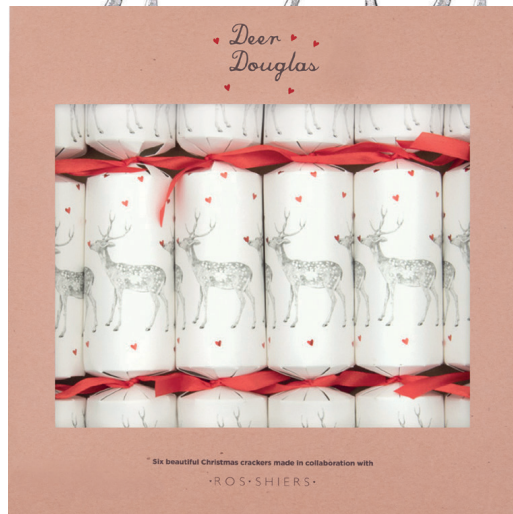

Not just a cracker but an explosion of Ridley's entertainment and fun for all the family. Brimming with party gifts to amuse guests for hours and bring out everyone's silly side.

RD0112
Ridley's Snakes & Ladders

Each Contains a Hat, Snap, Motto, & Game Counters.
These crackers come with dice, and reversible board with a game each side.

ROS SHIERS 12 INCH CRACKERS, 6 PER TRAY

Talented illustrator Ros Shiers has created dainty deer designs, perfect for lovers of nature and something different. Guests of any age will love these crackers with their endearing big eyes and fluffy tails.