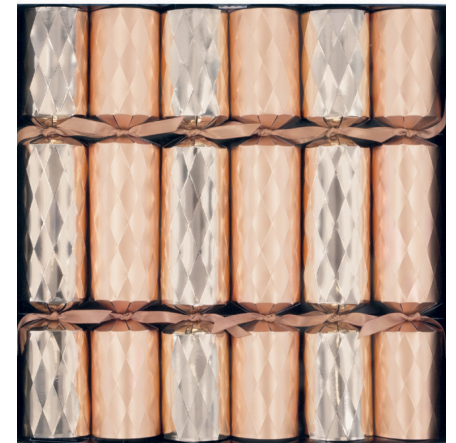

SLO416
Golden Diamond