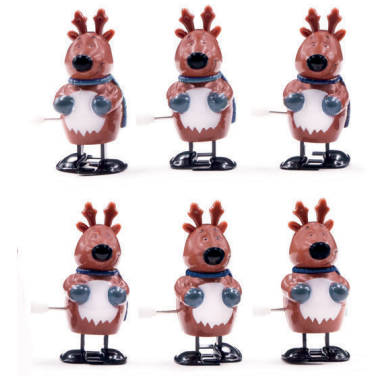

MINI CUBES 5.5 INCH CRACKERS, 8 PER TRAY

It's not hard to love something as cute as our dinky Mini Cube crackers. Filled with a delicate wine charm, all guests will have a small reminder of unforgettable celebrations.

MNO115
Mini Gold Diamond

MNO116
Mini Silver Diamond

MNO117
Mini Red Diamond

MNO118
Mini Nutcracker

Each Contains a Hat, Snap, Motto & Gift:
Wine Charms.

ENCHANTED 12 INCH CRACKERS, 6 PER TRAY

In keeping with the classic Christmas traditions, we designed a range packed with recognisably famous characters, that any table would be lost without. Filled with fun games for the family to enjoy and finished with a lavish gold tray for an extra wow, if surprising friends as a gift!

EN0102
Mr & Mrs Claus - Racing Reindeer Game

Each Contains a Hat, Snap, Motto, & Racing Reindeer.
These crackers come with coloured stickers & racetrack.

EN0103
Nutcracker - Magic Tricks

Each Contains a Hat, Snap, Motto & Gift:
Cup Magic Trick, Three Card Magic Trick,
Mystery Calculator, Triangle Magic Trick,
Rope-Cut Magic Trick & Spring Magic Trick.